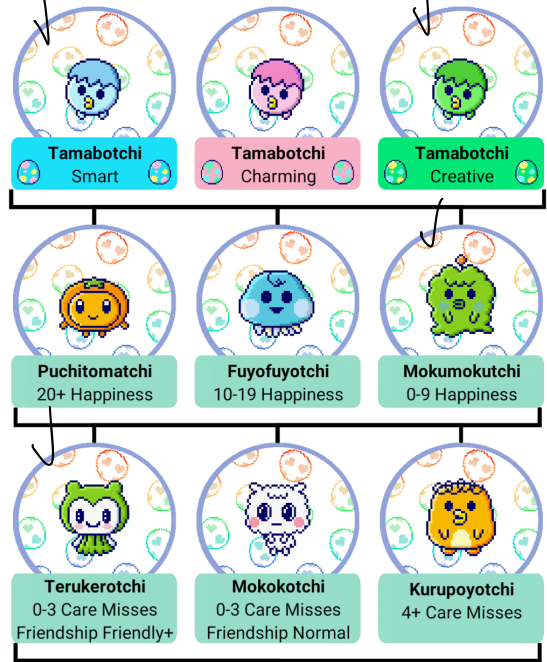

Tamagotchix Pix

Female

Tamagotchix Pix

Male

Female Tamagotchix Pix character cards:

- Himetschi** (0-1 Care Misses)
- Mimitchi** (2-3 Care Misses)
- Awamokotchi** (4-5 Care Misses)
- Ninjanatchi** (6+ Care Misses)
- Lovelitchi** (0-1 Care Misses)
- Chamametschi** (2-3 Care Misses)
- Momotchi** (4-5 Care Misses)
- Sebiretschi** (6+ Care Misses)
- Neliatchi** (0-1 Care Misses)
- Memetschi** (2-3 Care Misses)
- Coffrettschi** (4-5 Care Misses)
- Violettschi** (6+ Care Misses)

Male Tamagotchix Pix character cards:

- Mametschi** (0-1 Care Misses)
- Kuromametschi** (2-3 Care Misses)
- Kikitshi** (4-5 Care Misses)
- Gozaruttschi** (6+ Care Misses)
- Ginjirottschi** (0-1 Care Misses)
- Charatshi** (2-3 Care Misses)
- Kuchipatchi** (4-5 Care Misses)
- Orenettschi** (6+ Care Misses)
- Weepttschi** (0-1 Care Misses)
- Shimaguruttschi** (2-3 Care Misses)
- Paintottschi** (4-5 Care Misses)
- Murachakitchi** (6+ Care Misses)

Tamagotchi Pix

GROWTH CHART (as of now)

By Ashley

BABY

Tamapatchi

Tamabotchi

CHILD

Chiroritchi