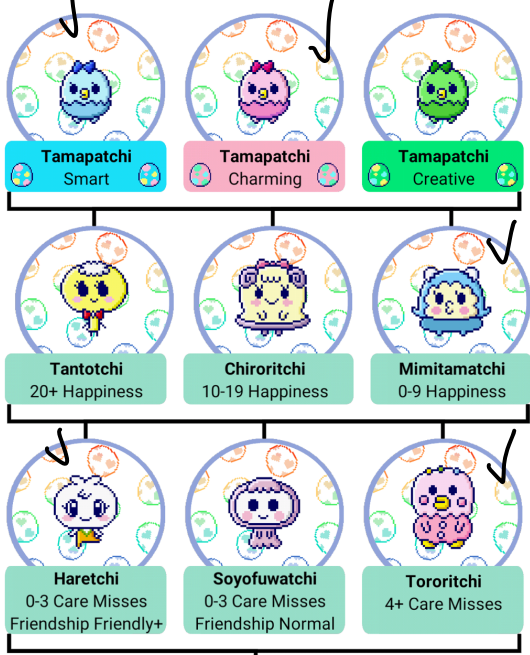

Tamagotchix Pix

Female

Tamagotchix Pix

Male

Female Tamagotchix Pix character cards:

- Himetschi** (0-1 Care Misses)
- Mimitchi** (2-3 Care Misses)
- Awamokotchi** (4-5 Care Misses)
- Ninjanatchi** (6+ Care Misses)
- Lovelitchi** (0-1 Care Misses)
- Chamametschi** (2-3 Care Misses)
- Momotchi** (4-5 Care Misses)
- Sebiretschi** (6+ Care Misses)
- Neliatchi** (0-1 Care Misses)
- Memetschi** (2-3 Care Misses)
- Coffrettschi** (4-5 Care Misses)
- Violettschi** (6+ Care Misses)

Male Tamagotchix Pix character cards:

- Mametschi** (0-1 Care Misses)
- Kuromametschi** (2-3 Care Misses)
- Kikitshi** (4-5 Care Misses)
- Gozaruttschi** (6+ Care Misses)
- Ginjirottschi** (0-1 Care Misses)
- Charatshi** (2-3 Care Misses)
- Kuchipatchi** (4-5 Care Misses)
- Orenettschi** (6+ Care Misses)
- Weepttschi** (0-1 Care Misses)
- Shimaguruttschi** (2-3 Care Misses)
- Paintottschi** (4-5 Care Misses)
- Murachakitchi** (6+ Care Misses)

Tamagotchi Pix

GROWTH CHART (as of now)

By Ashley

BABY

Tamapatchi

Tamabotchi

CHILD

Chiroritchi